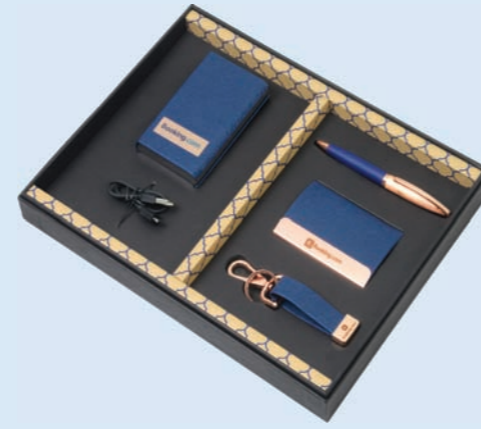

IDF-231

IDF-232

IDF-203
9000 MAH POWER BANK

IDF-204
4200 MAH POWER BANK
METAL PEN, KEY CHAIN, VISITING CARD HOLDER

IDF-205
9000 MAH POWER BANK
NOTE BOOK & PEN

IDF-206
9000 MAH POWER BANK
METAL PEN, KEY CHAIN, VISITING CARD HOLDER